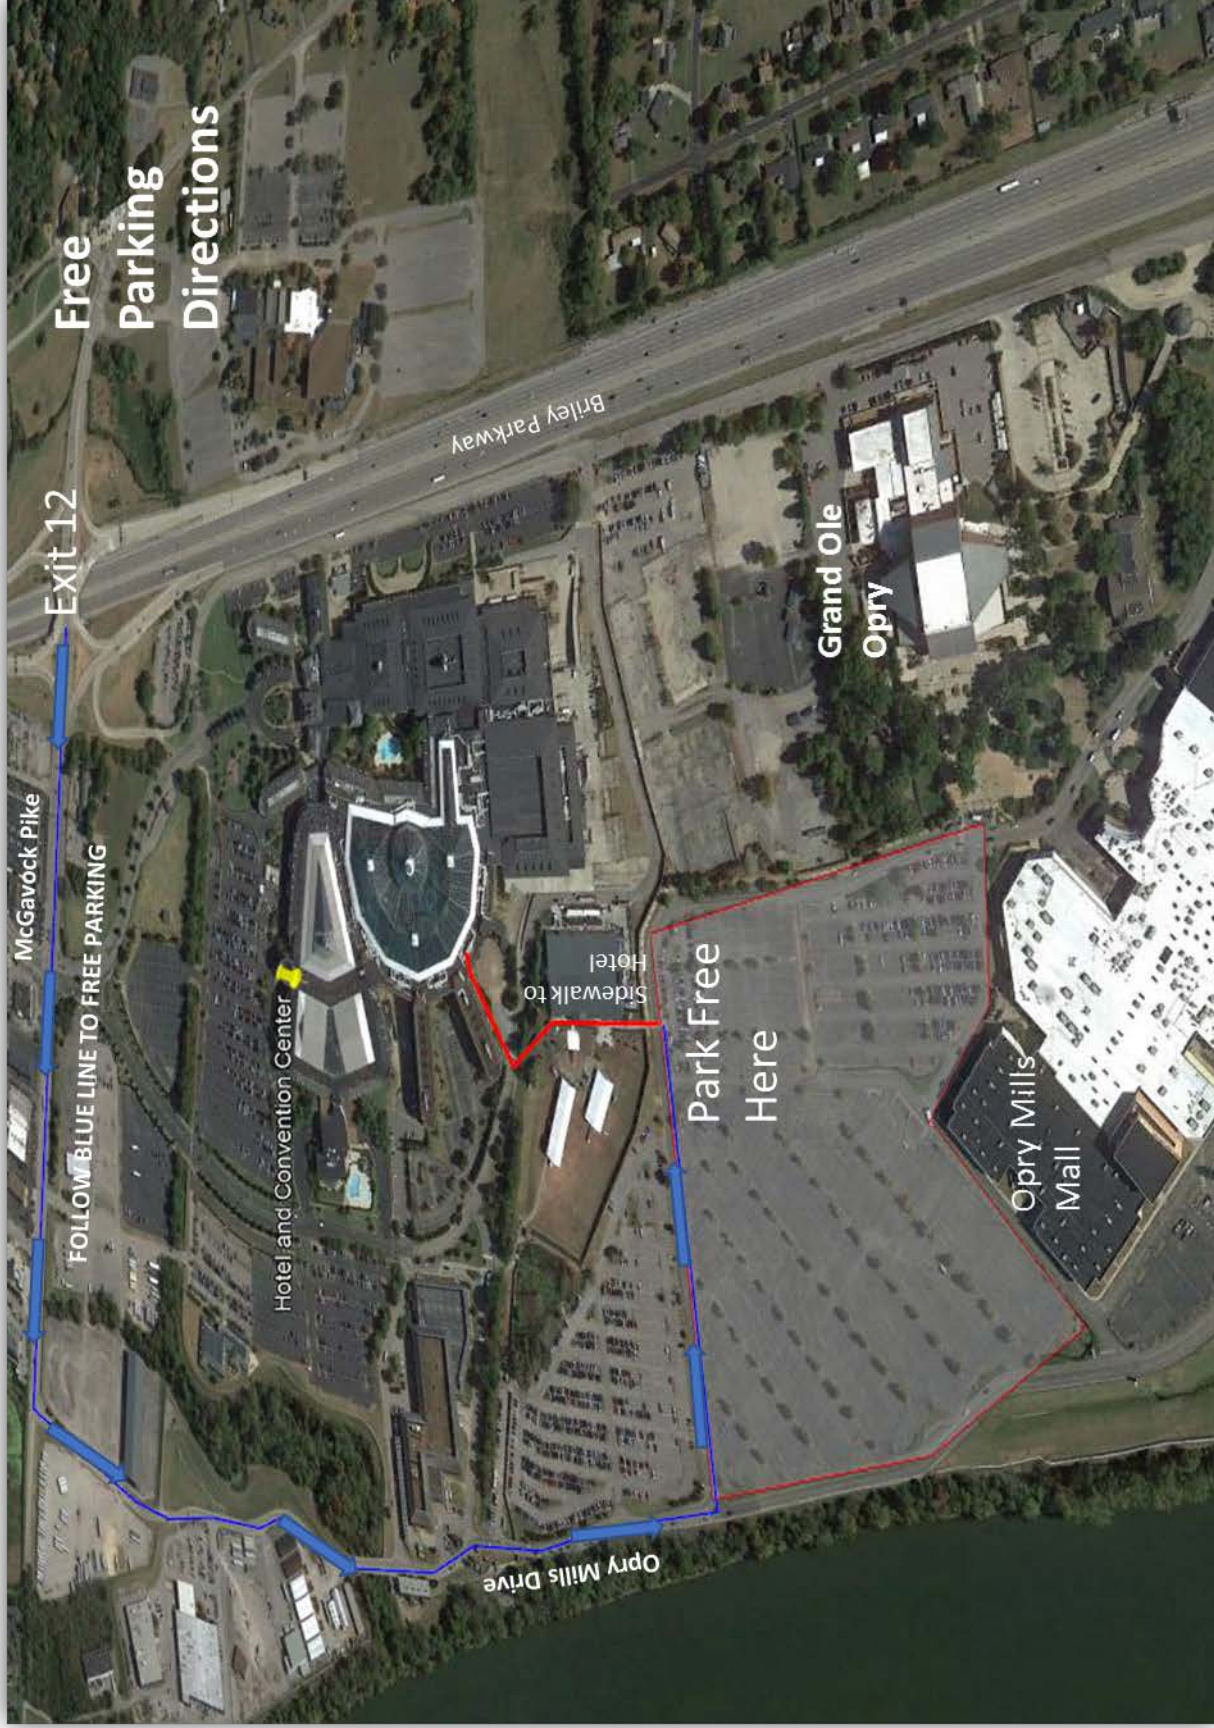

Estimated taxi fare: 30 USD (one way)

Driving from the airport

Travel south on Terminal Drive toward BNA Arriving Flights. After 0.7 mile make a slight right followed by a slight left to stay on Terminal Drive. Travel 0.6 mile and take the ramp onto Interstate 40 West. Travel 1.2 miles to exit 215B and merge onto TN-155 North/Briley Parkway. Travel 4.3 miles to exit 11 for Opry Mills Drive. Continue straight ahead for 0.9 mile to Opryland Drive and turn right. Travel 0.4 mile and turn left to the hotel.

Free Parking

There is free parking available at the Opry Mills Mall which is located next door to the resort. It is an easy 1/10th of a mile walk to the resort from the closest parking area to the hotel. We have provided a map on the following pages to guide you to this free parking.

Free Parking is available in the Opry Mills Parking Lot. It is a shorter walk from this parking area to the convention center than many entryways at the resort. Take Briley Parkway (TN155) to the McGavock Pike Exit 12. Follow McGavock Pike as indicated on the map above. Turn left onto Opry Mills Drive and go ½ mile around the outskirts of the resort following the signs to Opry Mills and the ICE show which will take you to the Opry Mills Parking Lot. Turn left into the parking area and park in the area indicated on the map which is by the Gaylord Opryland Events Center. The pathway to meeting attachment shows you a step by step path to the Convention Center which is only 1/10th of a mile from the parking area.

Path to Convention Center/Hotel from the Free Parking area next to Opry Mills Mall

Park next to the Gaylord Opryland Events Center. Pass by the events center and snow tubing area to the covered walkway. This sidewalk takes you directly to the entrance by the Delta.